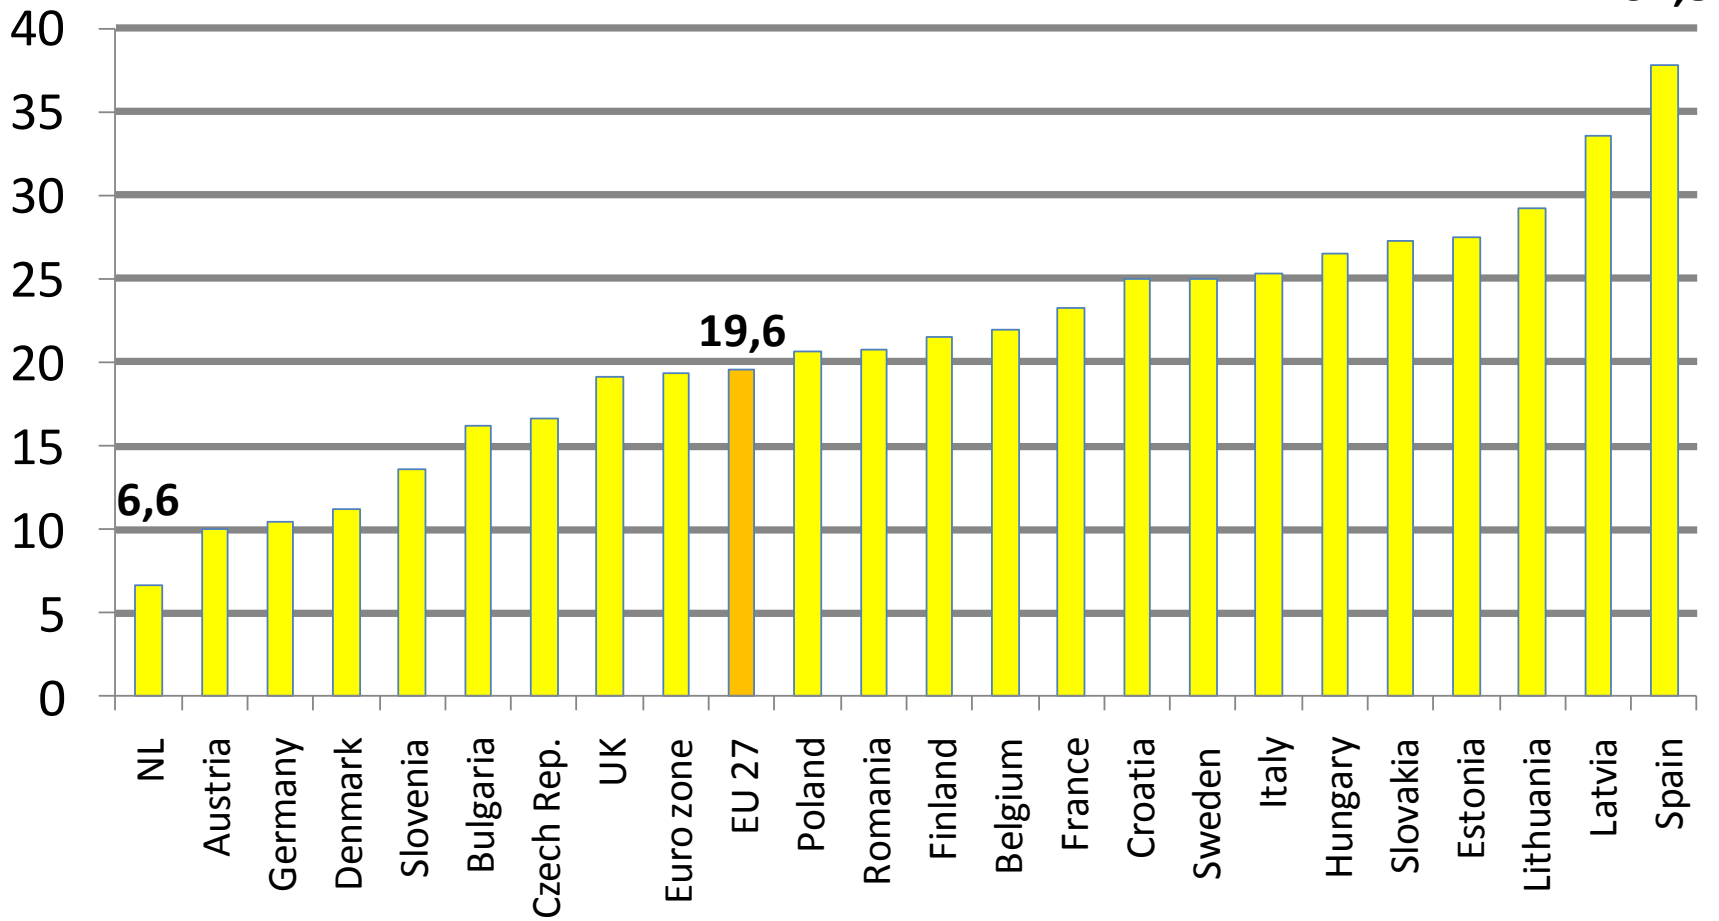

Overcrowding rate

1 room/household, 1 room/couple, 1 room/single person >18, 1 room/each single person 12-17, 1 room/pair of children <12, etc.

Share of young adults aged 18-34 living with their parents (%), 2008. Source: Eurostat

< 25 years

Unemployment rate, 2009, young people < 25, Eurostat 2011