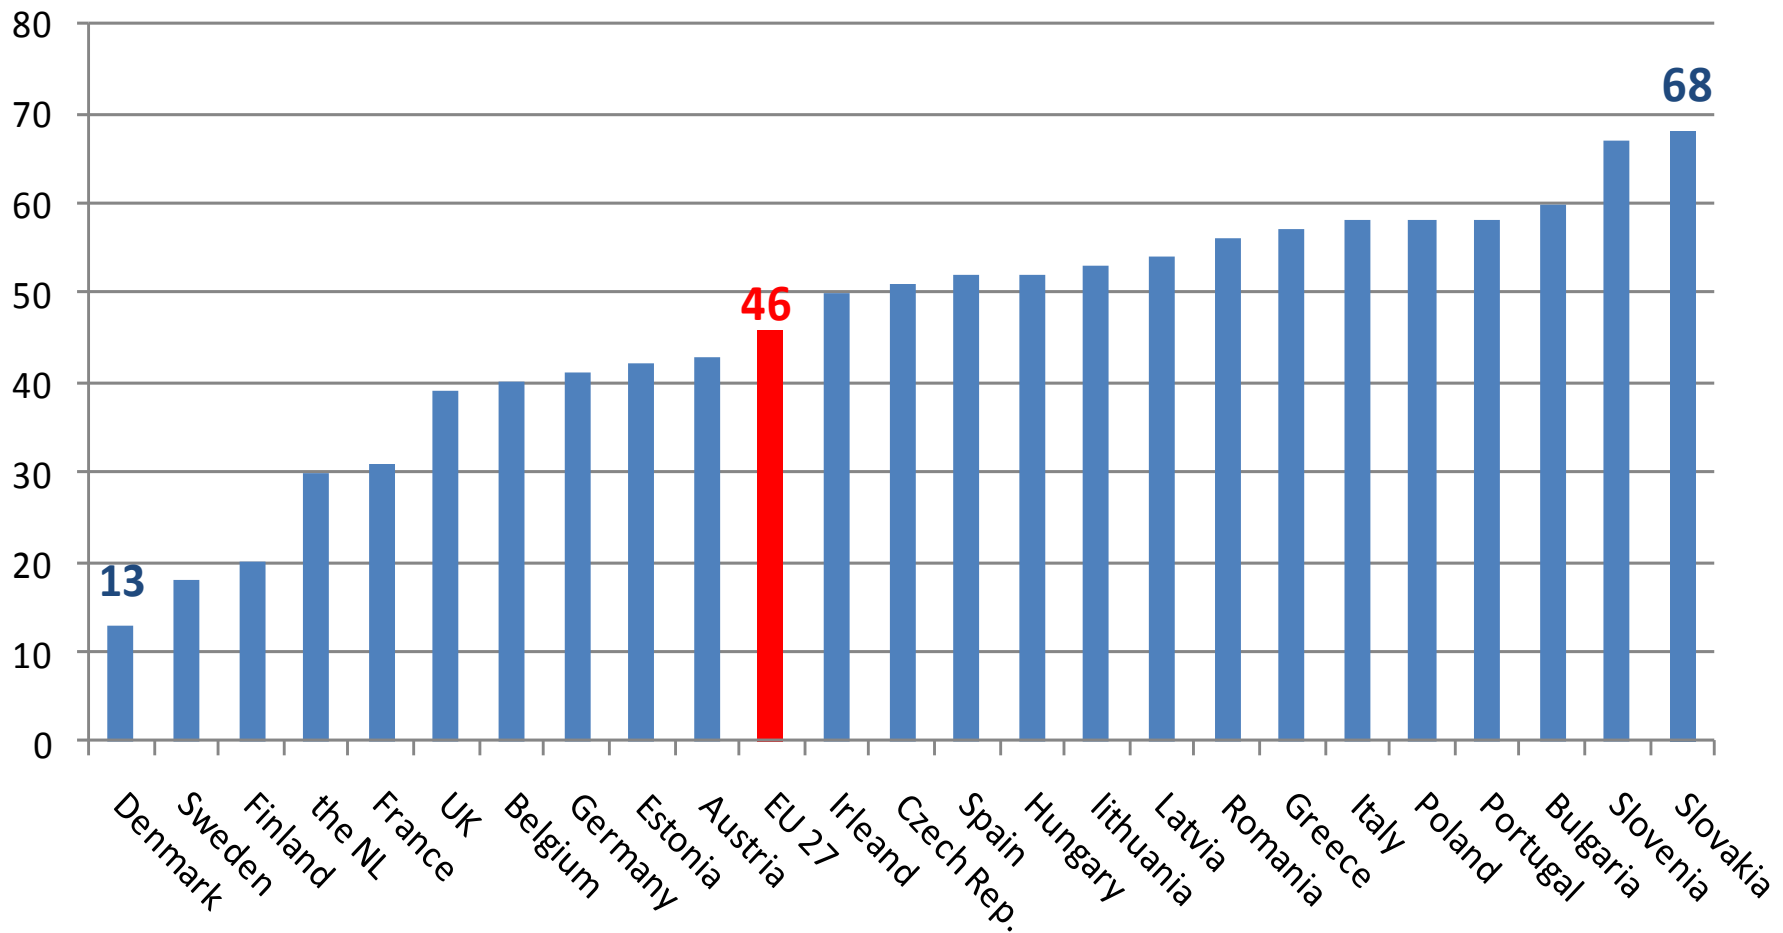

Overcrowding rate

1 room/household, 1 room/couple, 1 room/single person >18, 1 room/each single person 12-17, 1 room/pair of children <12, etc.

Share of young adults aged 18-34 living with their parents (%), 2008. Source: Eurostat

< 25 years

Unemployment rate, 2009, young people < 25, Eurostat 2011