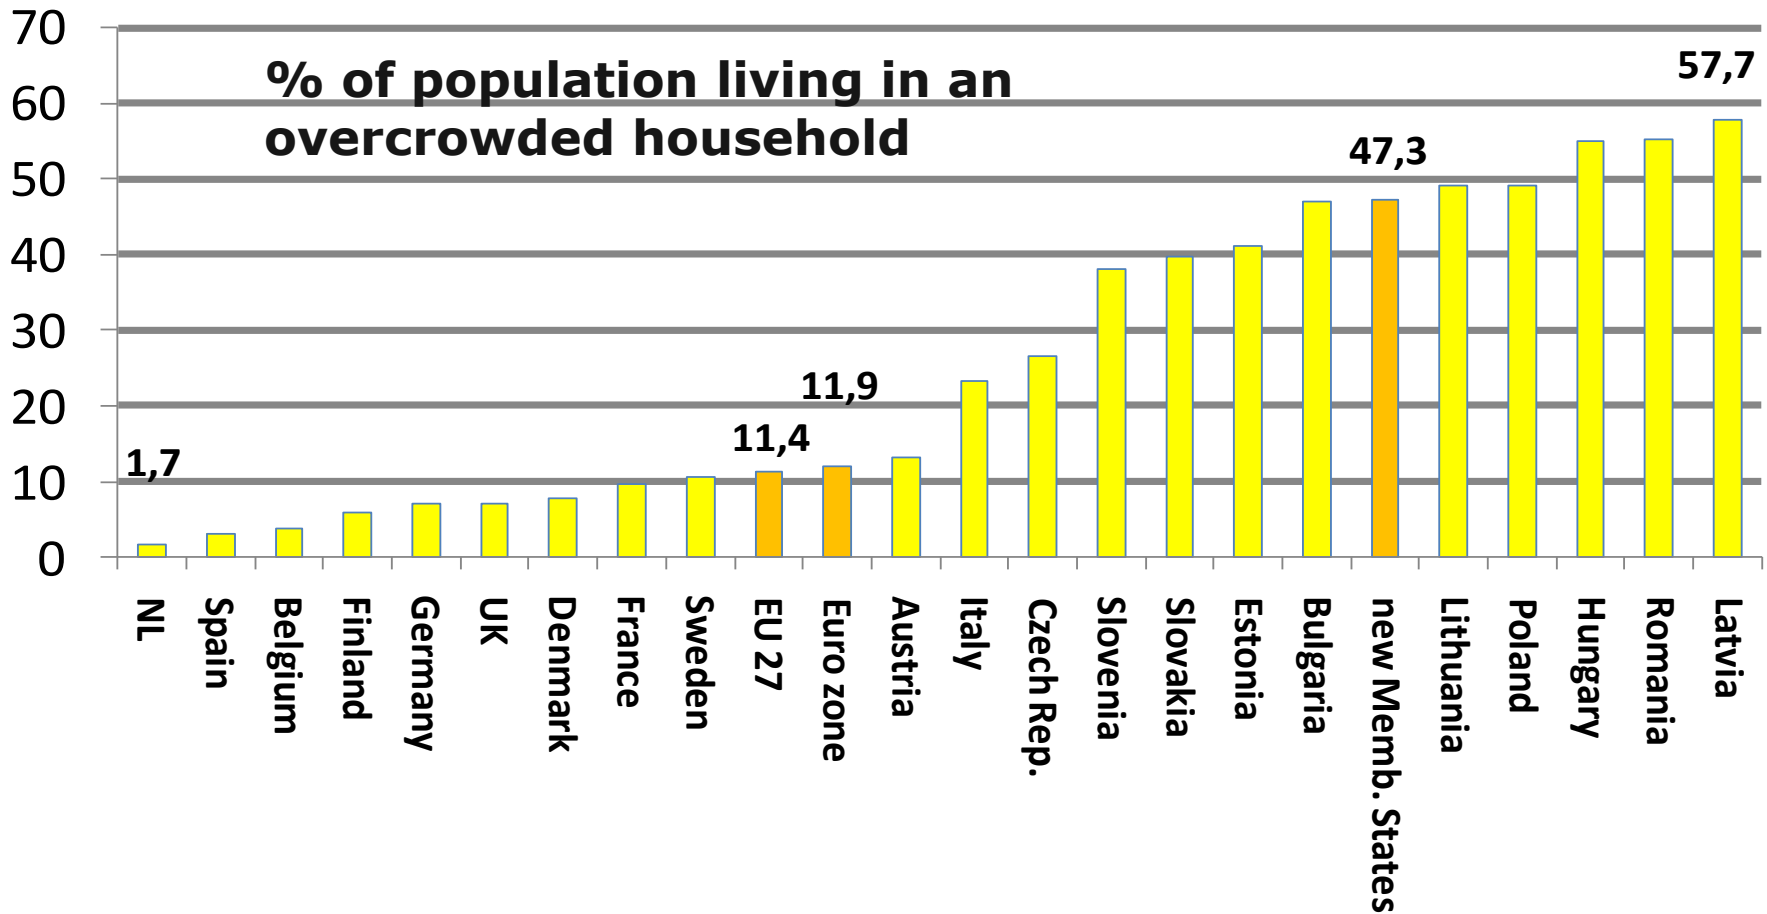

Overcrowding rate

1 room/household, 1 room/couple, 1 room/single person >18, 1 room/each single person 12-17, 1 room/pair of children <12, etc.

Share of young adults aged 18-34 living with their parents (%), 2008. Source: Eurostat

< 25 years

Unemployment rate, 2009, young people < 25, Eurostat 2011